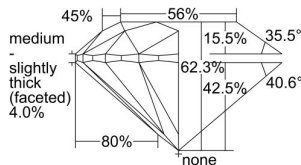

GIA®

FACSIMILE

GIA REPORT 6445976466

Verify this report at GIA.edu

GIA NATURAL DIAMOND DOSSIER®

October 13, 2022
GIA Report Number **6445976466**
Shape and Cutting Style ..... **Round Brilliant**
Measurements ..... **5.36 - 5.39 x 3.35 mm**

GRADING RESULTS

Carat Weight ..... **0.60 carat**
Color Grade ..... **H**
Clarity Grade **VVS2**
Cut Grade ..... **Excellent**

ADDITIONAL GRADING INFORMATION

Polish ..... **Excellent**
Symmetry ..... **Excellent**
Fluorescence ..... **None**
Clarity Characteristics..... **Cloud**
Inscription(s): **GIA 6445976466**

PROPORTIONS

Profile to actual proportions

GRADING SCALES

GIA COLOR SCALE

COLOREDNESS	D
	E
	F
	G
	H
	I
	J
NEAR COLORLESS	K
	L
Faint	M
	N
	O
	P
Very Light	R
	S
	T
	U
	V
	W
	X
	Y
Light	Z

GIA CLARITY SCALE

FLAWLESS	VERY VERY SLIGHTLY INCLUDED	VVS₁	
			VVS₂
INTERNALLY FLAWLESS	VERY SLIGHTLY INCLUDED	VS₁	
		VS₂	
SLIGHTLY INCLUDED	SLIGHTLY INCLUDED	SI₁	
		SI₂	
INCLUDED	INCLUDED	I₁	
		I₂	
		I₃	

GIA CUT SCALE

EXCELLENT	VERY GOOD	GOOD	FAIR	POOR