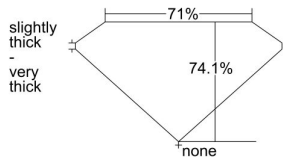

GIA®

FACSIMILE

GIA REPORT 6422167831

Verify this report at GIA.edu

GIA NATURAL DIAMOND DOSSIER®

February 02, 2022
GIA Report Number **6422167831**
Shape and Cutting Style ..... **Square Modified Brilliant**
Measurements ..... **5.12 x 4.99 x 3.69 mm**

GRADING RESULTS

Carat Weight ..... **0.80 carat**
Color Grade ..... **F**
Clarity Grade **VVS2**

ADDITIONAL GRADING INFORMATION

Polish ..... **Excellent**
Symmetry ..... **Excellent**
Fluorescence ..... **None**
Clarity Characteristics..... **Feather, Cavity, Pinpoint**
Inscription(s): **GIA 6422167831**

PROPORTIONS

Profile not to actual proportions

GRADING SCALES

GIA COLOR SCALE		GIA CLARITY SCALE			
COLORLESS	D	VERY VERY SLIGHTLY INCLUDED	FLAWLESS		
	E		INTERNALLY FLAWLESS		
	F		VVS₁		
	G		VVS₂		
	NEAR COLORLESS	H	VERY SLIGHTLY INCLUDED	VS₁	
		I		VS₂	
		FAINT	J	SLIGHTLY INCLUDED	SI₁
			K		SI₂
	L		I₁		
	VERT LIGHT		M	INCLUDED	I₂
N			I₃		
O					
P					
LIGHT	Q				
	R				
	S				
	T