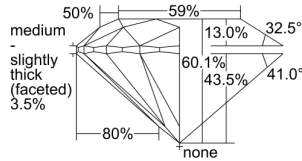

GIA®

FACSIMILE

GIA REPORT 6272875253

Verify this report at GIA.edu

GIA NATURAL DIAMOND DOSSIER®

January 17, 2018
GIA Report Number 6272875253
Shape and Cutting Style ..... Round Brilliant
Measurements ..... 4.82 - 4.84 x 2.90 mm

GRADING RESULTS

Carat Weight ..... 0.41 carat
Color Grade ..... F
Clarity Grade VVS2
Cut Grade ..... Excellent

ADDITIONAL GRADING INFORMATION

Polish ..... Excellent
Symmetry ..... Excellent
Fluorescence ..... None
Clarity Characteristics ..... Needle, Pinpoint
Inscription(s): GIA 6272875253

PROPORTIONS

Profile to actual proportions

GRADING SCALES

GIA COLOR SCALE	GIA CLARITY SCALE	GIA CUT SCALE	
D	FLAWLESS	EXCELLENT	
E	INTERNALLY FLAWLESS		
F		VVS₁	VERY GOOD
G	VVS₂		
H	VS₁	GOOD	
I	VS₂		
J	SI₁	FAIR	
K	SI₂		
L	I₁	POOR	
M			
N			
O	I₂		
P			
Q			
R	I₃		
S			
T			
U			
V			
W			
X			
Y			
Z