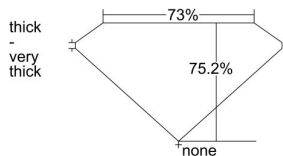

GIA®

FACSIMILE

GIA REPORT 6255041086

Verify this report at gia.edu

GIA DIAMOND DOSSIER®

March 01, 2017
GIA Report Number 6255041086
Shape and Cutting Style ..... Square Modified Brilliant
Measurements ..... 4.80 x 4.77 x 3.59 mm

GRADING RESULTS

Carat Weight ..... 0.70 carat
Color Grade ..... F
Clarity Grade VS2

ADDITIONAL GRADING INFORMATION

Polish ..... Excellent
Symmetry ..... Excellent
Fluorescence ..... None
Clarity Characteristics ..... Crystal, Cloud, Feather
Inscription(s): GIA 6255041086

PROPORTIONS

Profile not to actual proportions

GRADING SCALES

GIA COLOR SCALE		GIA CLARITY SCALE			
COLORLESS	D	VERY VERY SLIGHTLY INCLUDED	FLAWLESS		
	E		INTERNALLY FLAWLESS		
	F	VERY SLIGHTLY INCLUDED	VVS₁		
	G		VVS₂		
	H		VS₁		
	NEAR COLORLESS	I	VERY SLIGHTLY INCLUDED	VS₂	
		J		SI₁	
		FAINT	K	SLIGHTLY INCLUDED	SI₂
			L		I₁
			M		I₂
VERY LIGHT	N	INCLUDED	I₃		
	O				
	P				
	Q				
	R				
LIGHT	S				
	T				
	U				
	V				
	W				
	X				
	Y				
	Z