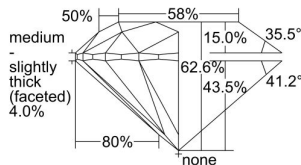

GIA®

FACSIMILE

GIA REPORT 6245511576

Verify this report at gia.edu

GIA DIAMOND DOSSIER®

December 21, 2016
GIA Report Number 6245511576
Shape and Cutting Style ..... Round Brilliant
Measurements ..... 4.72 - 4.75 x 2.97 mm

GRADING RESULTS

Carat Weight ..... 0.41 carat
Color Grade ..... F
Clarity Grade VS1
Cut Grade ..... Excellent

ADDITIONAL GRADING INFORMATION

Polish ..... Excellent
Symmetry ..... Excellent
Fluorescence ..... None
Clarity Characteristics ..... Crystal, Cloud, Pinpoint
Inspection(s): GIA 6245511576

PROPORTIONS

Profile to actual proportions