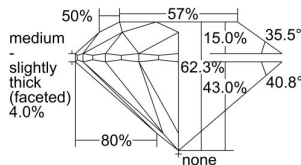

GIA®

FACSIMILE

GIA REPORT 5236193424

Verify this report at gia.edu

GIA DIAMOND DOSSIER®

July 14, 2016
GIA Report Number 5236193424
Shape and Cutting Style ..... Round Brilliant
Measurements ..... 4.75 - 4.77 x 2.97 mm

GRADING RESULTS

Carat Weight ..... 0.42 carat
Color Grade ..... H
Clarity Grade VVS2
Cut Grade ..... Excellent

ADDITIONAL GRADING INFORMATION

Polish ..... Excellent
Symmetry ..... Excellent
Fluorescence ..... None
Clarity Characteristics ..... Pinpoint, Feather, Cloud
Inscription(s): GIA 5236193424

PROPORTIONS

Profile to actual proportions

GRADING SCALES

GIA COLOR SCALE

COLOURLESS	D
	E
	F
	G
	H
	I
	J
NEAR COLOURLESS	K
	L
Faint	M
	N
	O
	P
	Q
	R
	S
	T
	U
	V
	W
	X
	Y
Light	Z

GIA CLARITY SCALE

FLAWLESS	VERY VERY SLIGHTLY INCLUDED	VVS₁	
			VVS₂
INTERNALLY FLAWLESS	VERY SLIGHTLY INCLUDED	VS₁	
		VS₂	
SLIGHTLY INCLUDED	SLIGHTLY INCLUDED	SI₁	
		SI₂	
INCLUDED	INCLUDED	I₁	
		I₂	
		I₃	

GIA CUT SCALE

EXCELLENT	VERY GOOD	GOOD	FAIR	POOR