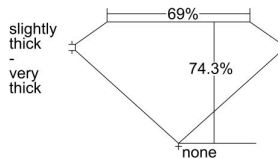

GIA®

FACSIMILE

GIA REPORT 3395950198

Verify this report at GIA.edu

GIA NATURAL DIAMOND DOSSIER®

August 18, 2021
GIA Report Number 3395950198
Shape and Cutting Style ..... Square Modified Brilliant
Measurements ..... 3.56 x 3.56 x 2.65 mm

GRADING RESULTS

Carat Weight ..... 0.30 carat
Color Grade ..... E
Clarity Grade VVS2

ADDITIONAL GRADING INFORMATION

Polish ..... Excellent
Symmetry ..... Excellent
Fluorescence ..... None
Clarity Characteristics..... Pinpoint, Cloud, Indented Natural
Inscription(s): GIA 3395950198

PROPORTIONS

Profile not to actual proportions

GRADING SCALES

GIA COLOR SCALE		GIA CLARITY SCALE			
COLORLESS	D	VERY VERY SLIGHTLY INCLUDED	FLAWLESS		
	E		INTERNALLY FLAWLESS		
	F	VERY SLIGHTLY INCLUDED	VVS₁		
	G		VVS₂		
	H		VS₁		
	NEAR COLORLESS	I	SLIGHTLY INCLUDED	VS₂	
		J		SI₁	
		FAINT	K	INCLUDED	SI₂
			L		I₁
			M		I₂
VERT LIGHT	N	INCLUDED	I₃		
	O				
	P				
	Q				
	R				
LIGHT	S				
	T				
	U				
	V				
	W				
	X				
	Y				
	Z