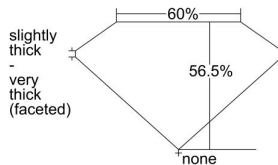

GIA®

FACSIMILE

GIA REPORT 2426733822

Verify this report at GIA.edu

GIA NATURAL DIAMOND DOSSIER®

March 22, 2022
GIA Report Number **2426733822**
Shape and Cutting Style ..... **Heart Brilliant**
Measurements ..... **4.96 x 5.45 x 3.08 mm**

GRADING RESULTS

Carat Weight ..... **0.50 carat**
Color Grade ..... **E**
Clarity Grade **VVS2**

ADDITIONAL GRADING INFORMATION

Polish ..... **Excellent**
Symmetry ..... **Excellent**
Fluorescence ..... **None**
Clarity Characteristics..... **Pinpoint, Needle, Indented Natural**
Inscription(s): **GIA 2426733822**

PROPORTIONS

Profile not to actual proportions

GRADING SCALES

GIA COLOR SCALE		GIA CLARITY SCALE	
COLORLESS	D	VERY VERY SLIGHTLY INCLUDED	FLAWLESS
	E		INTERNALLY FLAWLESS
	F		VVS₁
	G		VVS₂
	H		VS₁
	I		VS₂
	J		SI₁
	K		SI₂
	L		I₁
	M		I₂
NEAR COLORLESS	N	SLIGHTLY INCLUDED	I₃
	O		
	P		
	Q		
FAINT	R		
	S		
	T		
	U		
VERT LIGHT	V		
	W		
	X		
	Y		
LIGHT	Z