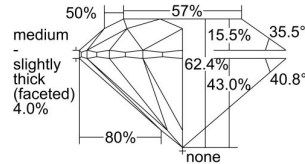

GIA®

FACSIMILE

GIA REPORT 2317702696

Verify this report at GIA.edu

GIA NATURAL DIAMOND DOSSIER®

January 17, 2019
GIA Report Number 2317702696
Shape and Cutting Style ..... Round Brilliant
Measurements ..... 4.82 - 4.83 x 3.01 mm

GRADING RESULTS

Carat Weight ..... 0.43 carat
Color Grade ..... G
Clarity Grade VS1
Cut Grade ..... Excellent

ADDITIONAL GRADING INFORMATION

Polish ..... Excellent
Symmetry ..... Excellent
Fluorescence ..... None
Clarity Characteristics ..... Cloud, Pinpoint
Inscription(s): GIA 2317702696

PROPORTIONS

Profile to actual proportions

GRADING SCALES

GIA COLOR SCALE	GIA CLARITY SCALE	GIA CUT SCALE
COLOURLESS	FLAWLESS	EXCELLENT
D	FLAWLESS	
E	FLAWLESS	VERY GOOD
F	FLAWLESS	
G	FLAWLESS	GOOD
H	FLAWLESS	
I	VVS₁	FAIR
J	VVS₂	
K	VS₁	POOR
L	VS₂	
M	SI₁	
N	SI₂	
O	I₁	
P	I₂	
Q	I₃	
R		
S		
T		
U		
V		
W		
X		
Y		
Z