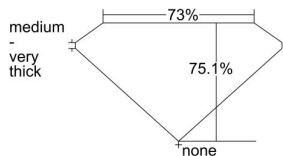

GIA®

FACSIMILE

GIA REPORT 2246984781

Verify this report at gia.edu

GIA DIAMOND DOSSIER®

February 16, 2017
GIA Report Number 2246984781
Shape and Cutting Style ..... Square Modified Brilliant
Measurements ..... 4.93 x 4.92 x 3.70 mm

GRADING RESULTS

Carat Weight ..... 0.80 carat
Color Grade ..... H
Clarity Grade VS1

ADDITIONAL GRADING INFORMATION

Polish ..... Excellent
Symmetry ..... Excellent
Fluorescence ..... None
Clarity Characteristics..... Crystal, Feather, Pinpoint
Inscription(s): GIA 2246984781

PROPORTIONS

Profile not to actual proportions

GRADING SCALES

GIA COLOR SCALE		GIA CLARITY SCALE			
COLORLESS	D	VERY VERY SLIGHTLY INCLUDED	FLAWLESS		
	E		INTERNALLY FLAWLESS		
	F	VERY SLIGHTLY INCLUDED	VVS₁		
	G		VVS₂		
	H		VS₁		
	NEAR COLORLESS	I	VERY SLIGHTLY INCLUDED	VS₂	
		J		SI₁	
		FAINT	K	SLIGHTLY INCLUDED	SI₂
			L		I₁
			M		I₂
VERY LIGHT			N	INCLUDED	I₃
			O		
			P		
	Q				
LIGHT	R				
	S				
	T				
	U				
	V				
	W				
	X				
	Y				
	Z