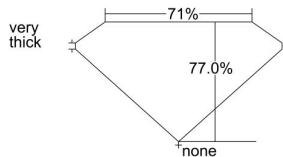

GIA®

FACSIMILE

GIA REPORT 2227540226

Verify this report at gia.edu

GIA DIAMOND DOSSIER®

May 06, 2016
GIA Report Number 2227540226
Shape and Cutting Style ..... Square Modified Brilliant
Measurements ..... 4.93 x 4.86 x 3.74 mm

GRADING RESULTS

Carat Weight ..... 0.80 carat
Color Grade ..... F
Clarity Grade VS2

ADDITIONAL GRADING INFORMATION

Polish ..... Excellent
Symmetry ..... Excellent
Fluorescence ..... None
Clarity Characteristics ..... Crystal
Inscription(s): GIA 2227540226

PROPORTIONS

Profile not to actual proportions

GRADING SCALES

GIA COLOR SCALE		GIA CLARITY SCALE			
COLORLESS	D	VERY VERY SLIGHTLY INCLUDED	FLAWLESS		
	E		INTERNALLY FLAWLESS		
	F	VERY SLIGHTLY INCLUDED	VVS₁		
	G		VVS₂		
	H		VS₁		
	NEAR COLORLESS	I	SLIGHTLY INCLUDED	VS₂	
		J		SI₁	
		FAINT	K	INCLUDED	SI₂
			L		I₁
			M		I₂
VERY LIGHT	N	LIGHT	I₃		
	O				
	P				
	Q				
LIGHT	R				
	S				
	T				
	U				
	V				
	W				
	X				
	Y				
	Z