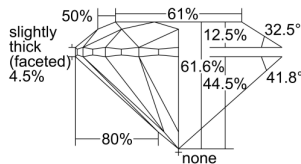

GIA®

FACSIMILE

GIA REPORT 6455620754

Verify this report at GIA.edu

GIA NATURAL DIAMOND DOSSIER®

January 16, 2023
GIA Report Number 6455620754
Shape and Cutting Style ..... Round Brilliant
Measurements ..... 5.07 - 5.10 x 3.13 mm

GRADING RESULTS

Carat Weight ..... 0.50 carat
Color Grade ..... H
Clarity Grade VS1
Cut Grade ..... Excellent

ADDITIONAL GRADING INFORMATION

Polish ..... Excellent
Symmetry ..... Excellent
Fluorescence ..... None
Clarity Characteristics ..... Crystal
Inscription(s): GIA 6455620754

PROPORTIONS

Profile to actual proportions