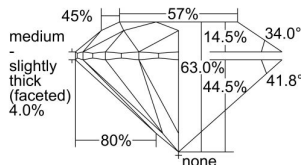

GIA®

FACSIMILE

GIA REPORT 6224587533

Verify this report at GIA.edu

GIA NATURAL DIAMOND DOSSIER®

September 23, 2022
GIA Report Number 6224587533
Shape and Cutting Style ..... Round Brilliant
Measurements ..... 5.06 - 5.09 x 3.19 mm

GRADING RESULTS

Carat Weight ..... 0.50 carat
Color Grade ..... H
Clarity Grade VS1
Cut Grade ..... Excellent

ADDITIONAL GRADING INFORMATION

Polish ..... Excellent
Symmetry ..... Excellent
Fluorescence ..... None
Clarity Characteristics..... Crystal, Pinpoint
Inscription(s): GIA 6224587533

PROPORTIONS

Profile to actual proportions

GRADING SCALES

GIA COLOR SCALE	GIA CLARITY SCALE	GIA CUT SCALE	
D	FLAWLESS	EXCELLENT	
E	INTERNALLY FLAWLESS		
F		VVS₁	VERY GOOD
G	VVS₂		
H	VS₁	GOOD	
I	VS₂		
J	SI₁	FAIR	
K	SI₂		
L	I₁	POOR	
M			
N			
O	I₂		
P			
Q	I₃		
R			
S			
T			
U			
V			
W			
X			
Y			
Z