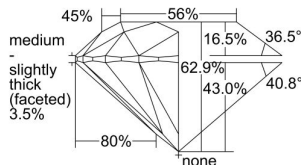

GIA®

FACSIMILE

GIA REPORT 1226694295

Verify this report at GIA.edu

GIA NATURAL DIAMOND DOSSIER®

October 31, 2022
GIA Report Number 1226694295
Shape and Cutting Style ..... Round Brilliant
Measurements ..... 5.04 - 5.07 x 3.18 mm

GRADING RESULTS

Carat Weight ..... 0.50 carat
Color Grade ..... H
Clarity Grade VS1
Cut Grade ..... Excellent

ADDITIONAL GRADING INFORMATION

Polish ..... Excellent
Symmetry ..... Excellent
Fluorescence ..... None
Clarity Characteristics..... Indented Natural, Feather, Cloud
Inscription(s): GIA 1226694295

PROPORTIONS

Profile to actual proportions

GRADING SCALES

GIA COLOR SCALE

COLORED	D
	E
	F
	G
	H
	I
	J
NEAR COLORLESS	K
	L
Faint	M
	N
	O
	P
	Q
	R
	S
	T
	U
	V
	W
	X
	Y
Light	Z

GIA CLARITY SCALE

FLAWLESS	VERY VERY SLIGHTLY INCLUDED	VS₁	VS₂	VS₁	VS₂	SI₁	SI₂	I₁	I₂	I₃		
											FLAWLESS	INTERNALLY FLAWLESS

GIA CUT SCALE

EXCELLENT
VERY GOOD
GOOD
FAIR
POOR