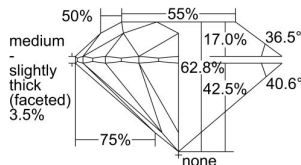

GIA®

FACSIMILE

GIA REPORT 6227567550

Verify this report at GIA.edu

GIA NATURAL DIAMOND DOSSIER®

August 02, 2022
GIA Report Number 6227567550
Shape and Cutting Style ..... Round Brilliant
Measurements ..... 5.04 - 5.07 x 3.17 mm

GRADING RESULTS

Carat Weight ..... 0.50 carat
Color Grade ..... H
Clarity Grade VS1
Cut Grade ..... Excellent

ADDITIONAL GRADING INFORMATION

Polish ..... Excellent
Symmetry ..... Excellent
Fluorescence ..... None
Clarity Characteristics ..... Feather
Inscription(s): GIA 6227567550

PROPORTIONS

Profile to actual proportions