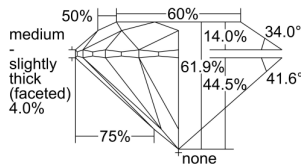

GIA®

FACSIMILE

GIA REPORT 5221657651

Verify this report at GIA.edu

GIA NATURAL DIAMOND DOSSIER®

September 28, 2022
GIA Report Number 5221657651
Shape and Cutting Style ..... Round Brilliant
Measurements ..... 5.07 - 5.10 x 3.15 mm

GRADING RESULTS

Carat Weight ..... 0.50 carat
Color Grade ..... H
Clarity Grade VS1
Cut Grade ..... Excellent

ADDITIONAL GRADING INFORMATION

Polish ..... Excellent
Symmetry ..... Excellent
Fluorescence ..... None
Clarity Characteristics ..... Feather
Inscription(s): GIA 5221657651

PROPORTIONS

Profile to actual proportions

GRADING SCALES

GIA COLOR SCALE	GIA CLARITY SCALE	GIA CUT SCALE	
D	FLAWLESS	EXCELLENT	
E	INTERNALLY FLAWLESS		
F		VVS₁	VERY GOOD
G	VVS₂		
H	VS₁	GOOD	
I	VS₂		
J	SI₁	FAIR	
K	SI₂		
L	I₁	POOR	
M			
N	I₂		
O	I₃		
P			
Q			
R			
S			
T			
U			
V			
W			
X			
Y			
Z